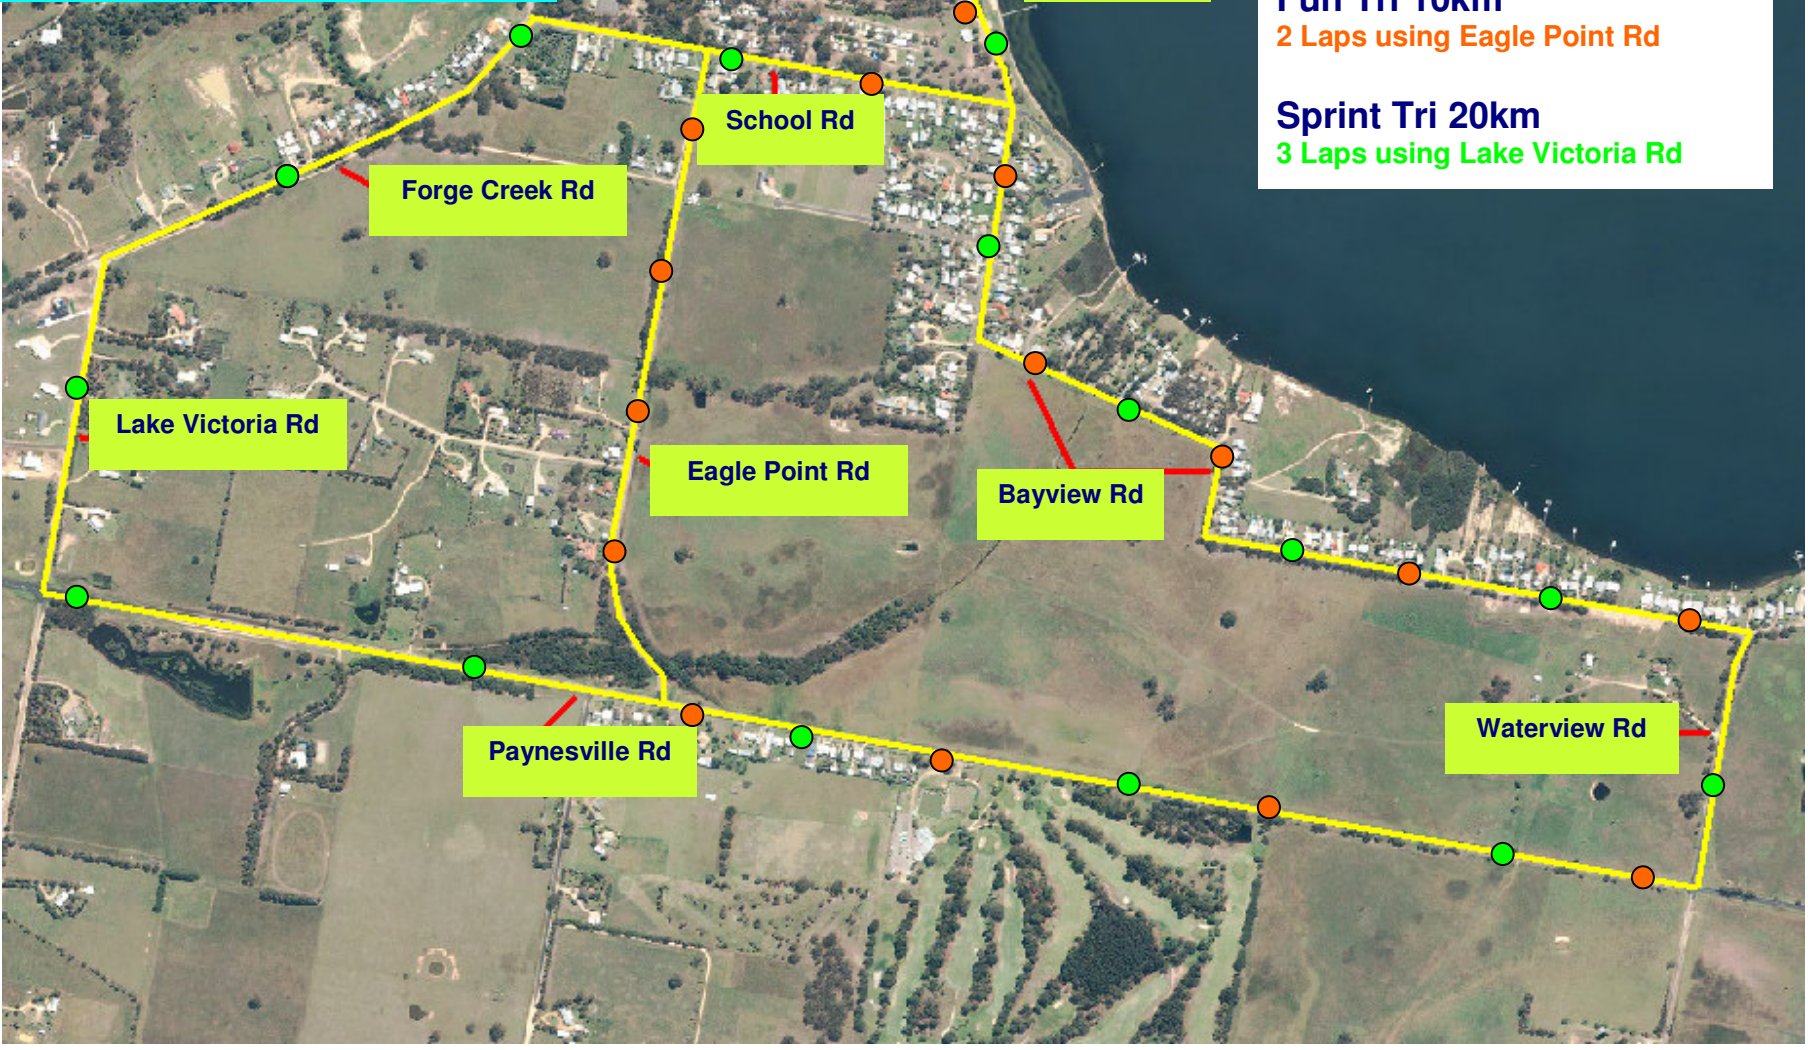

**Gippsland Sprint Triathlon
Championships
Eagle Point**

Cycle Course
Turn right on to School Rd
Fun Tri 10km
2 Laps using Eagle Point Rd

Sprint Tri 20km
3 Laps using Lake Victoria Rd

Transition

School Rd

Forge Creek Rd

Lake Victoria Rd

Eagle Point Rd

Bayview Rd

Paynesville Rd

Waterview Rd